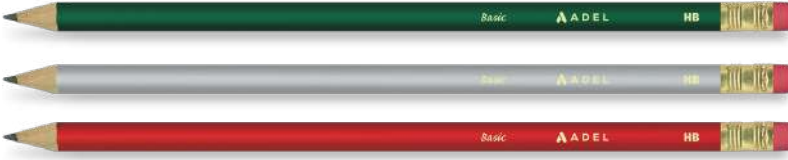

BASIC WITH ERASER, DOZEN BOX, ROUND

Subject to Availability

- Round body with eraser tip
- Lead measures 2.3 mm ø
- 3 different colours
- Easy sharpening
- Medium hard HB lead
- Special bonding system makes the lead resistant to breakage

2061113000

The mark of responsible forestry

SCHOOL PENCIL

Subject to Availability

- Quality lead
- 4 different colors
- Easy sharpening
- 2B degree of hardness
- Special bonding system making the lead breakage resistant