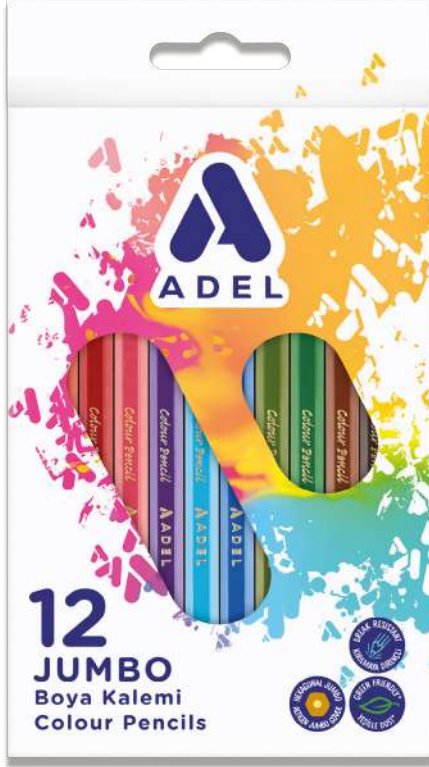

COLOUR PENCILS

COLOUR PENCILS

- Lead measures 2.9 mm ø
- Bright colours
- Easy sharpening
- Special bonding system making the lead breakage resistant

2112315001

2112325001

The mark of responsible forestry

Item Code	Item Name	Packaging	Quantity Per Carton
2112315001	12 Colour Pencils	12 Boxes shrink-wrapped	144 Boxes
2112325001	12 Colour Pencils, Half Length	24 Boxes	480 Boxes

12 JUMBO COLOUR PENCILS

- Quality extra-thick lead (ø 5.4 mm)
- Bright colours
- Suitable for little children's hands
- Special bonding system making the lead breakage resistant

2119510001

The mark of responsible forestry