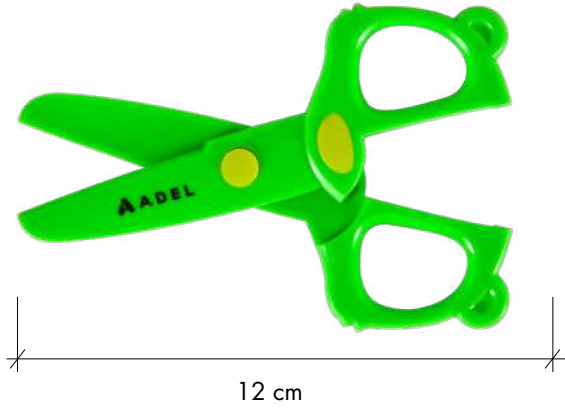

AGE / YAŞ
+3

**STAINLESS
STEEL**
PASLANMAZ
ÇELİK

212100001

KINDERGARDEN SCISSORS

Subject
to
Availability

- Ideal for cutting paper and cardboard
- High cutting quality
- No metal blade, entire body is made up of plastic