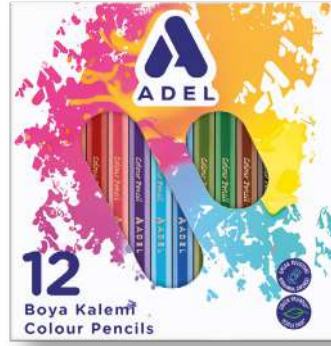

COLOUR PENCILS

COLOUR PENCILS

- Lead measures 2.9 mm ø
- Bright colours
- Easy sharpening
- Special bonding system making the lead breakage resistant

2112315001

2112325001

The mark of responsible forestry

Item Code	Item Name	Packaging	Quantity Per Carton
2112315001	12 Colour Pencils	12 Boxes shrink-wrapped	144 Boxes
2112325001	12 Colour Pencils, Half Length	24 Boxes	480 Boxes