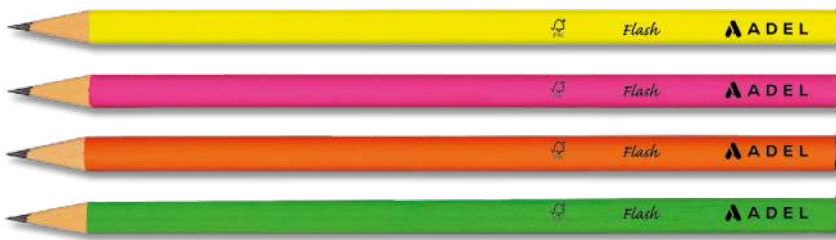

FLASH BLACKLEAD PENCIL

- Quality lead
- 4 different colors
- Easy sharpening
- 2B degree of hardness
- Special bonding system making the lead breakage resistant

The mark of responsible forestry

2021122001

EXECUTIVE BLACKLEAD PENCIL WITH ERASER

- Hexagonal body with eraser tip
- Lead measures 2.3 mm $\varnothing$
- Easy sharpening
- Medium hard HB lead
- Matt yellow dyed body
- Special bonding system makes the lead resistant to breakage