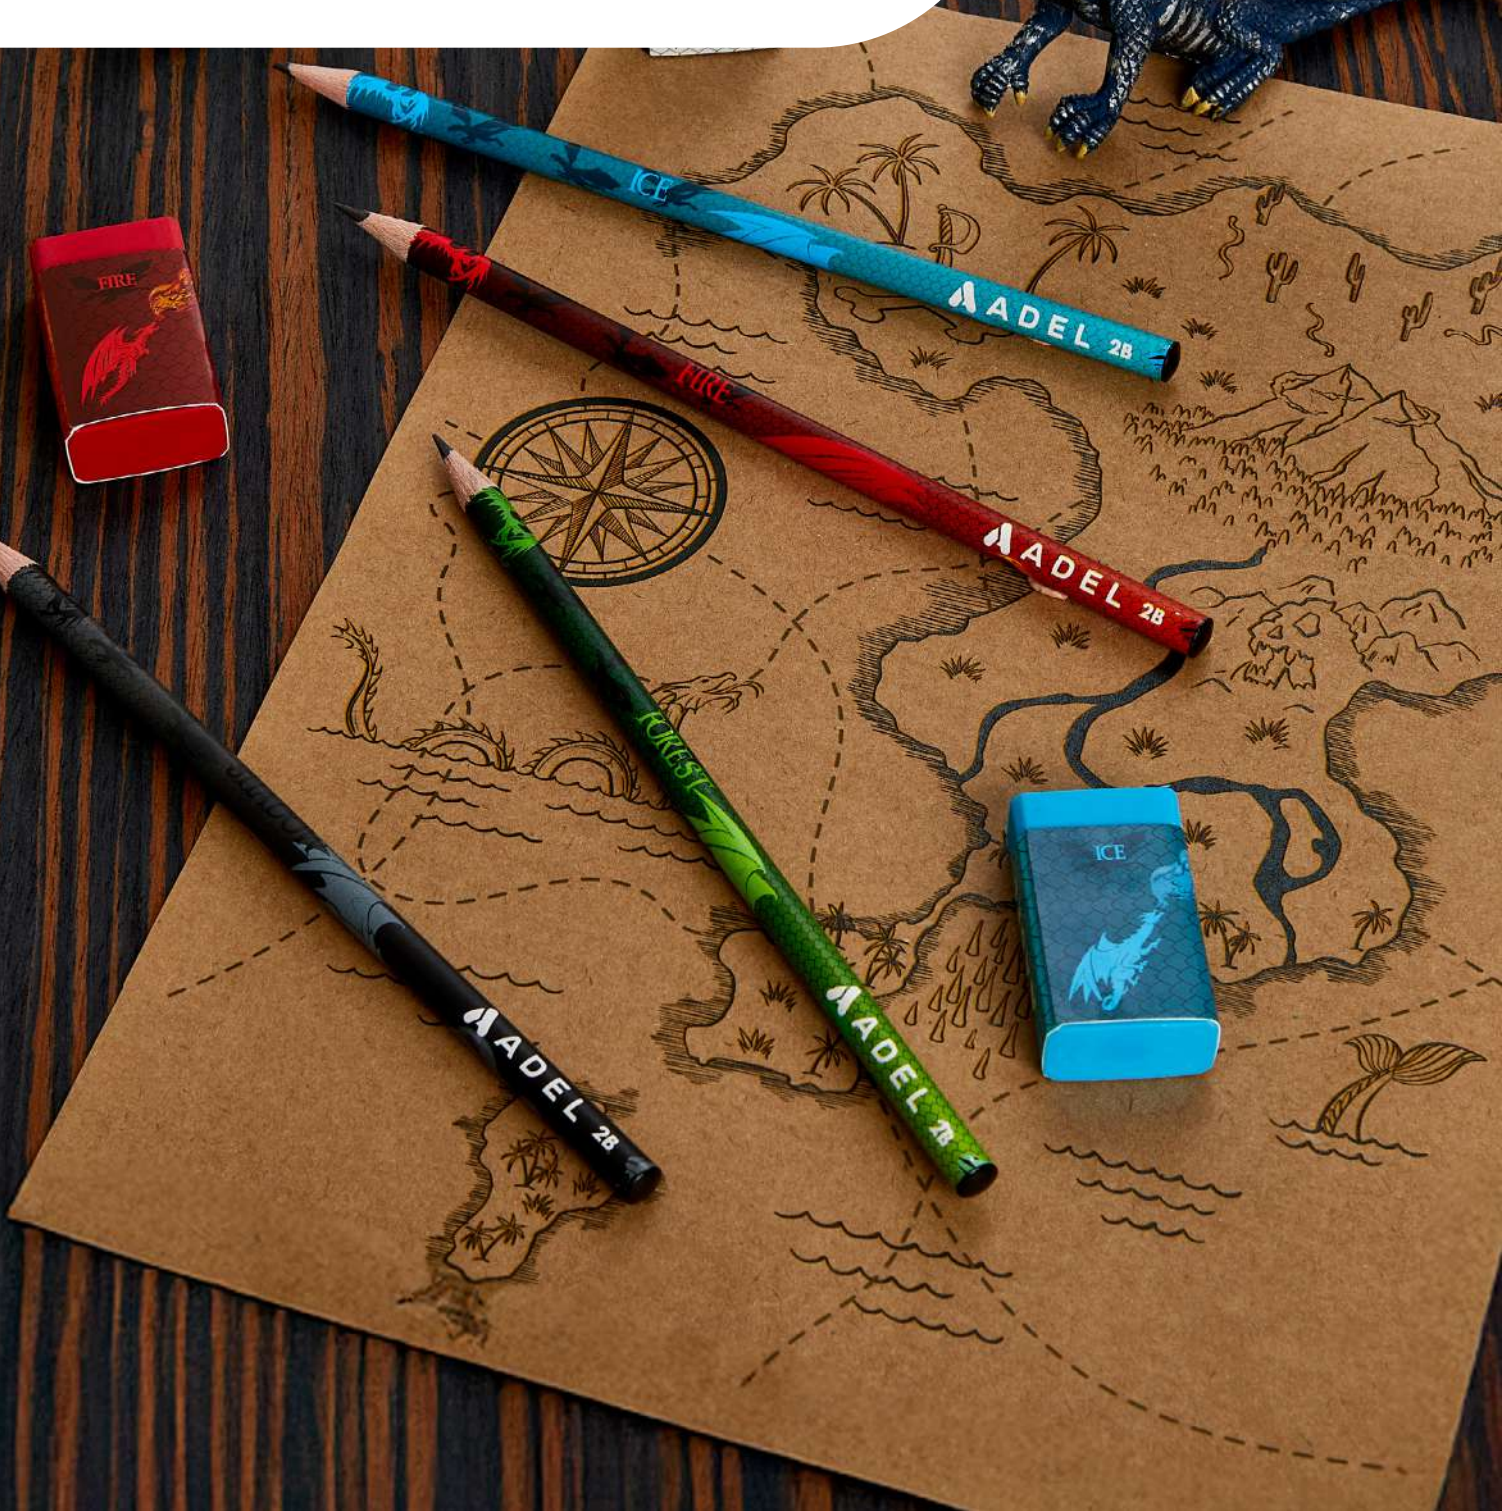

SCHOOL PRODUCTS

BLACKLEAD PENCIL	11
RED COPYING PENCIL	26
ERASER	29
SHARPENERS	38
COLOUR PENCIL	42
FIBRE TIP PENS	47
OIL PASTELS & WAX CRAYONS	51
WATERCOLOURS	54
PAINTING APRON	58
SCISSORS	59

HOBBY & CRAFT PRODUCTS

ARTIST COLOUR PENCIL	64
DRAWING PENCIL	65
PRIME INK SERIES	67
PRIME INK FINELINER	69
ACRYLIC PAINT	70

BLACKLINE PRODUCTS

BLEACKLEAD PENCIL	73
ERASER	82
SHARPENERS	87
COLOUR PENCIL	88
HIGHLIGHTER	95
MECHANICAL PENCIL	97

WRITING & OFFICE PRODUCTS

MECHANICAL PENCIL	100
ERASER - SHARPENER	111
PERMANENT PENS	118
ROLLER PENS	119
BALLPOINTS PENS	120
HIGHLIGHTERS	123
WHITE BOARD MARKERS	128
GLUE STICKS	131
WHITE GLUE	133
SCISSORS	134
FOLDERS	135
DRAWING PAD	136
SCHOOL BAGS & PENCIL CASE	137

BLACKLEAD PENCILS