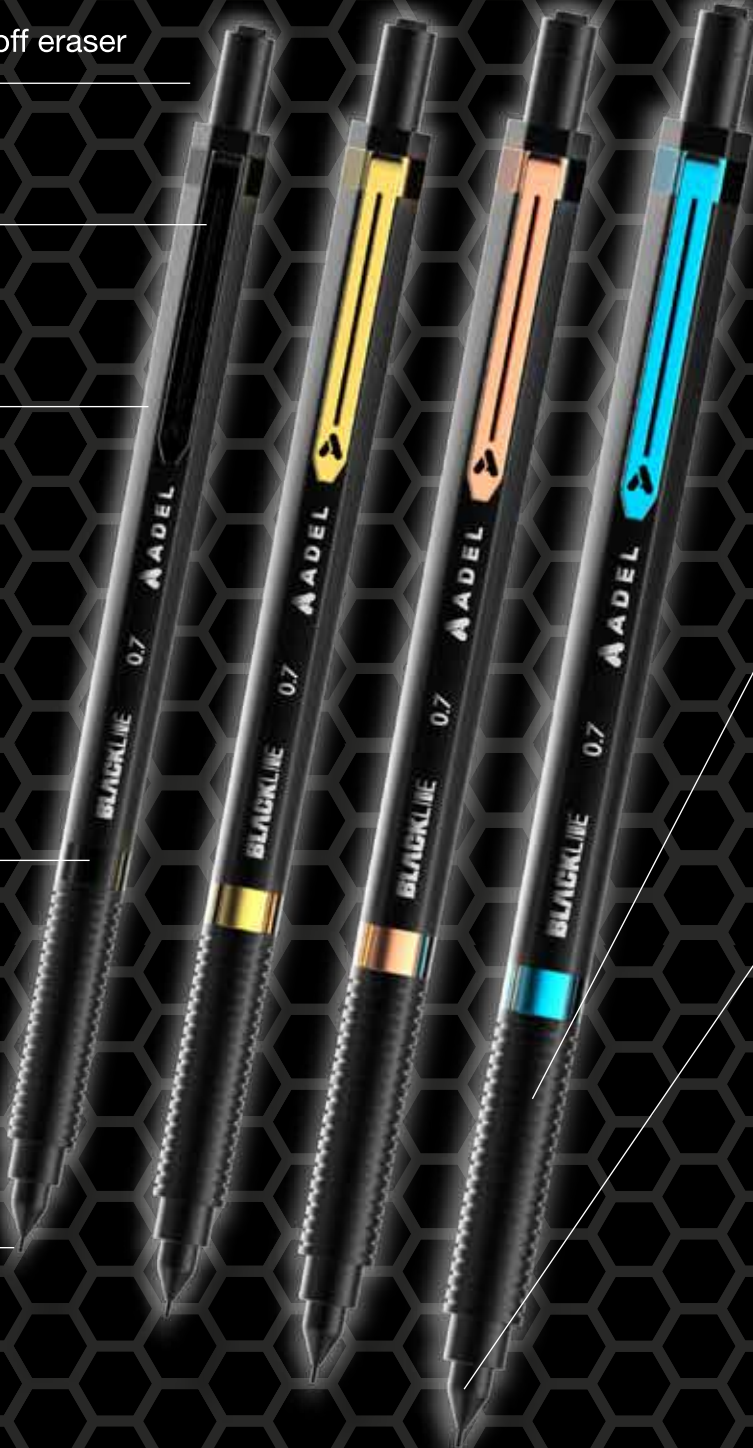

ADEL

BLACKLINE

Mechanical Pencil

PVC-free twist-off eraser

Metallic clips

Metallic body

Metallic grip

Metallic ring

Cushion tip

Retractable tip

YASTIK
UÇ
CUSHION
TIP