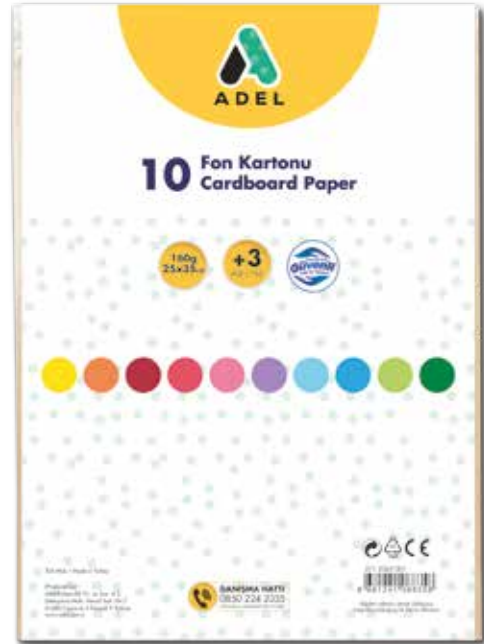

13 cm

25x35 cm CARDBOARD PAPER, 10 COLOURS

Item Code

4343030001

**Packaging :** 1 packet (contains 10 pcs.)

**Quantity per carton :** 100 packets

- 10 vivid colours
- 160 g cardboard paper
- A packet contains 10 cardboard papers
- Ideal for crafting projects and school activities
- Barcode printed on each cardboard paper