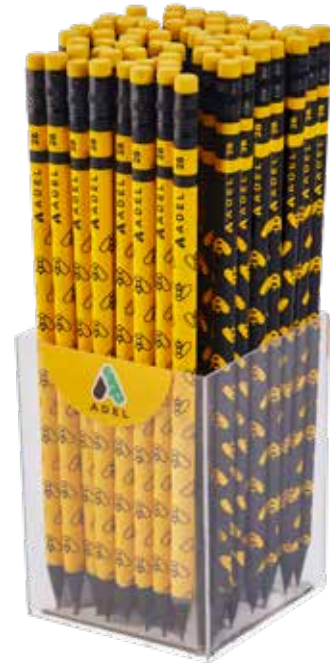

The mark of responsible forestry

2B

BLACKLINE BEE PENCIL WITH ERASER

Item Code

2061130170

**Packaging :** Transparent Display Boxes of 72  
**Quantity per carton :** 16 gross

- Unique, thoroughly black dyed wood
- Quality lead
- 4 different designs
- Easy sharpening
- 2B degree of hardness
- Special bonding system making the lead breakage resistant