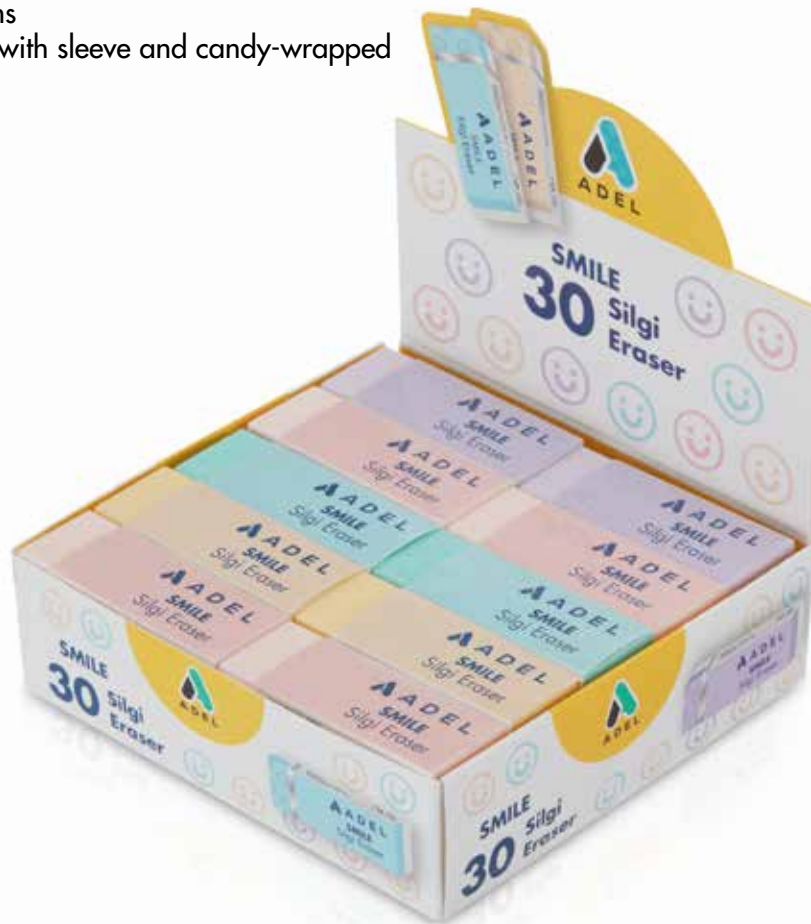

SMILE ERASER

Item Code

227000033

Packaging : Box of 30

Quantity per carton : 30 Boxes

- Ideal for erasing blacklead marks on paper
- 4 colour options
- Each eraser is with sleeve and candy-wrapped