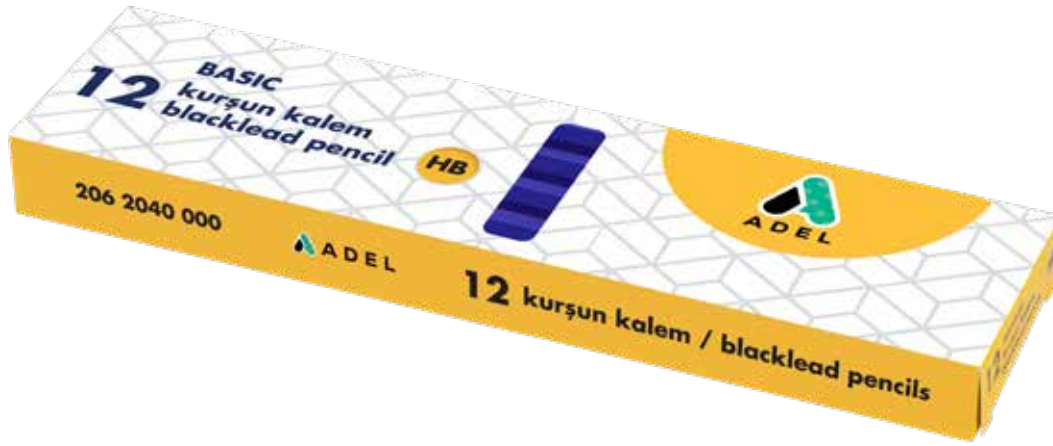

The mark of responsible forestry

BASIC PENCIL, DOZEN BOX, HEXAGONAL

Item Code

2062040000

**Packaging :** Cardboard box of 12  
**Quantity per carton :** 12 gross

- Quality lead
- 3 different colors
- Easy sharpening
- HB degree of hardness
- Special bonding system making the lead breakage resistant