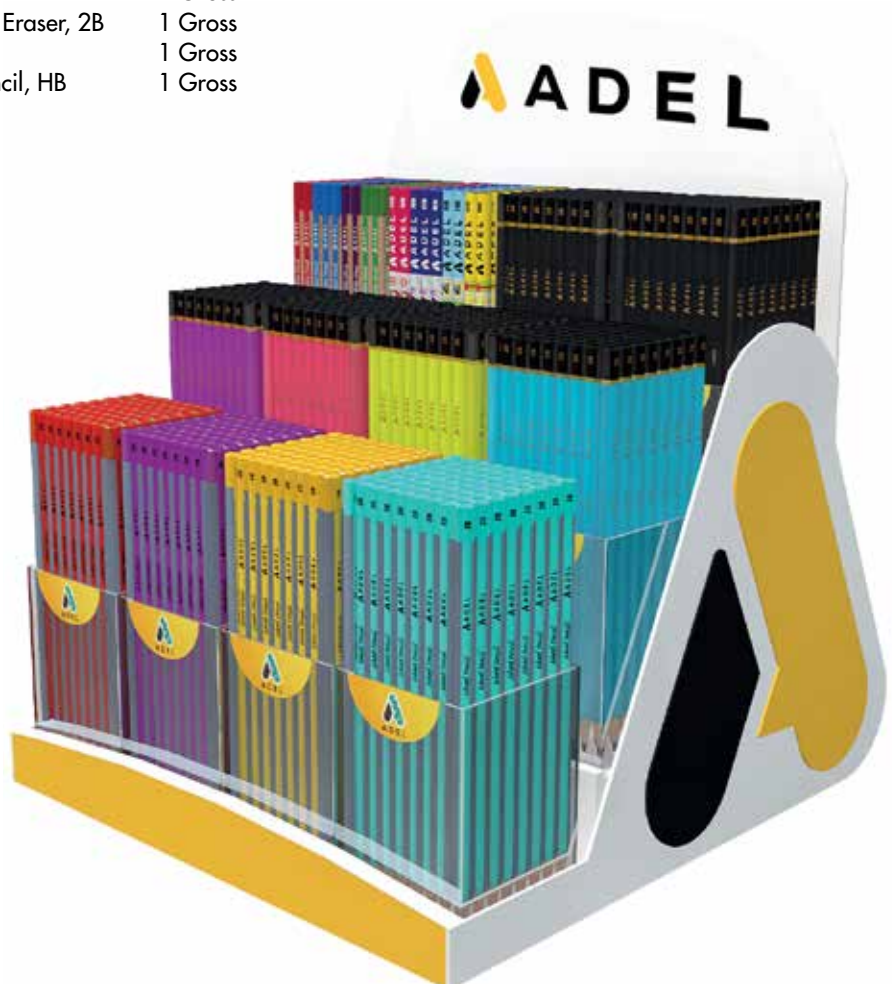

NEW

BLACKLEAD PENCIL DISPLAY, 6 GRS.

Item Code

206100028

**Packaging :** 1 Display  
**Quantity per carton :** 1 Display

Item Code	Item Name	Qty
2061130190	Pattern Blacklead Pencil, 2B	0,5 Gross
2031151001	Kids Blacklead Pencil, with Eraser, HB	0,5 Gross
2061000023	Sakura Blacklead Pencil, 2B	0,5 Gross
2061000025	Fruits Blacklead Pencil, 2B	0,5 Gross
2062130000	School Blacklead Pencil, 2B,	1 Gross
2062135000	School Blacklead Pencil, with Eraser, 2B	1 Gross
2062180000	Matte Blacklead Pencil, 2B	1 Gross
2062040000	Basic Hexagon Blacklead Pencil, HB	1 Gross

\*Picture is for reference, please refer to the content listed above.

\*Adel Kalemcilik keeps the right to change display content, if needed.

BASIC HB BLACKLEAD PENCIL, 12 PCS

Item Code

2061000013

**Packaging :** Box of 12