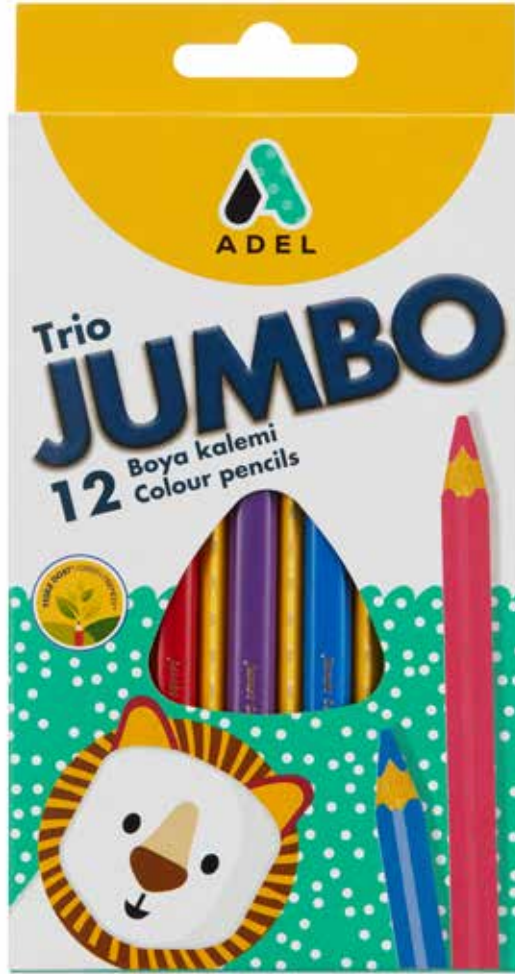

12 JUMBO COLOUR PENCILS TRIANGULAR

Item Code

2117510111

**Packaging :** 6 boxes shrink-wrapped

**Quantity per carton :** 72 boxes

- Quality extra-thick lead (ø 5.4 mm)
- Bright colours
- Suitable for little children's hands
- Special bonding system making the lead breakage resistant