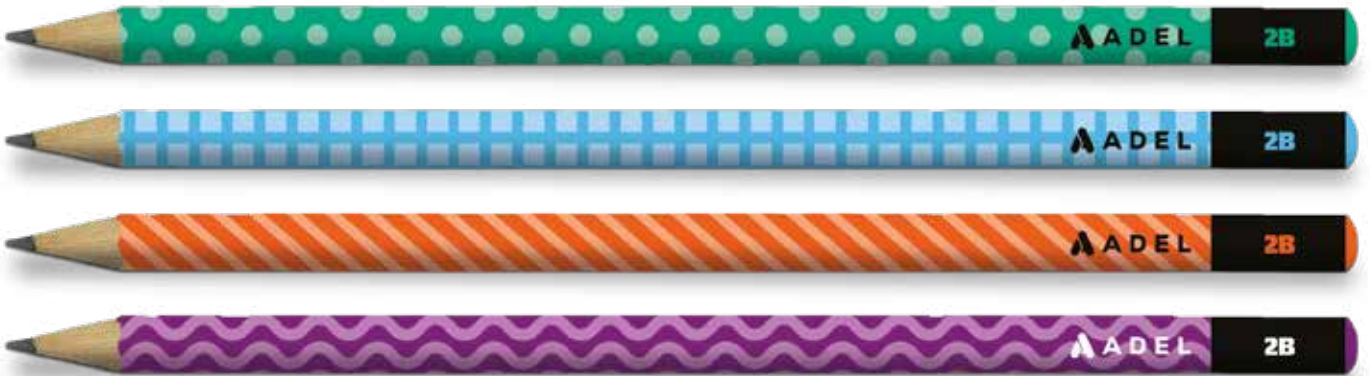

PATTERN BLACKLEAD PENCIL

Item Code

2061130190

Packaging : Transparent display box of 72
Quantity per carton : 16 Gross

- Quality Lead
- 4 different colours
- Easy sharpening
- 2B degree of hardness
- Special bonding system making the lead breakage resistant

The mark of
responsible forestry

2B