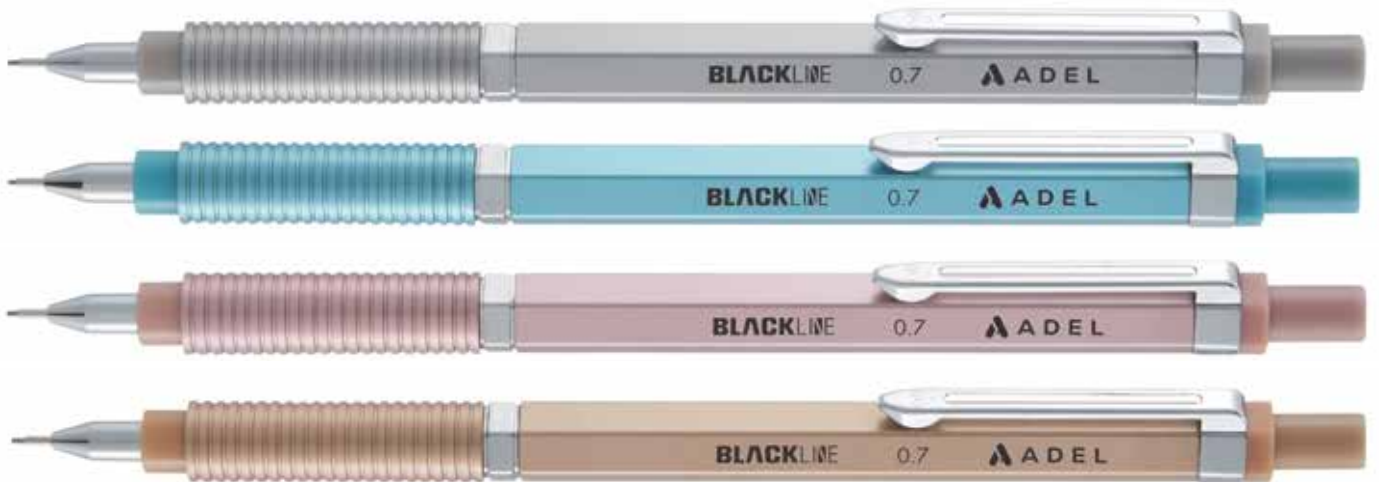

## BLACKLINE MECHANICAL PENCIL

Item Code

212000035

**Packaging :** 1 Display

**Quantity per carton :** 1 Display

- For writing and drawing
- Durable and stylish metal body
- Metal clips
- Retractable metal tip
- PVC-Free, black twist-open eraser
- Ergonomic grip
- Available in 4 different colors
- 0.7 mm 40 pencils in one Display

ADEL

BLACKLINE MECHANICAL PENCIL

Item Code

212000028

**Packaging :** 1 Display

**Quantity per carton :** 1 Display

- For writing and drawing
- Durable and stylish metal body
- Metal clips
- Retractable metal tip
- PVC-Free, black twist-open eraser
- Ergonomic grip
- Available in 4 different colors
- 0.7 mm 40 pencils in one Display