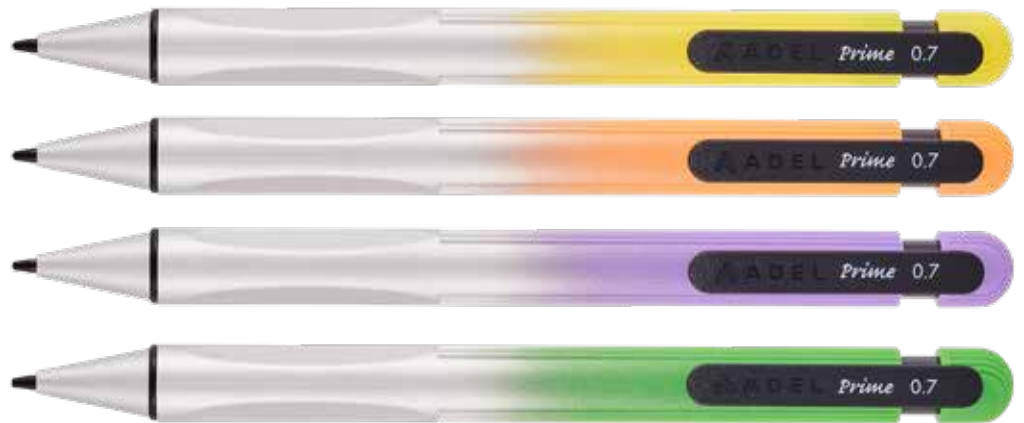

PRIME MASH PASTEL COLOURS MECHANICAL PENCIL, 60 PCS.

Item Code

212000041

Packaging : 1 Display

Quantity per carton : 20 Displays

- For writing and drawing
- Retractable tip
- Soft eraser
- Soft grip
- Available in 4 different colors
- 40 pencils in one Display + 20 refill

NEW