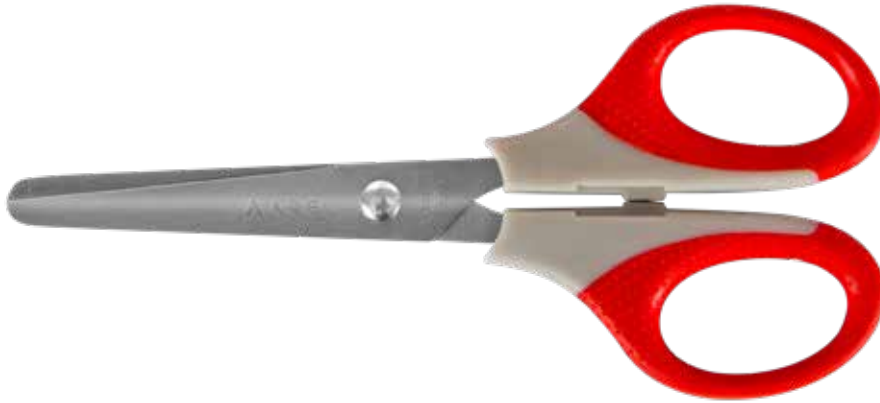

- Ideal for home and office using
- Comfortable, rubber and ergonomic grip
- Available colours: Red, blue
- Stainless steel
- Barcode tag on each scissor

OFFICE SCISSORS, MEDIUM SIZE

Item Code

4012145911