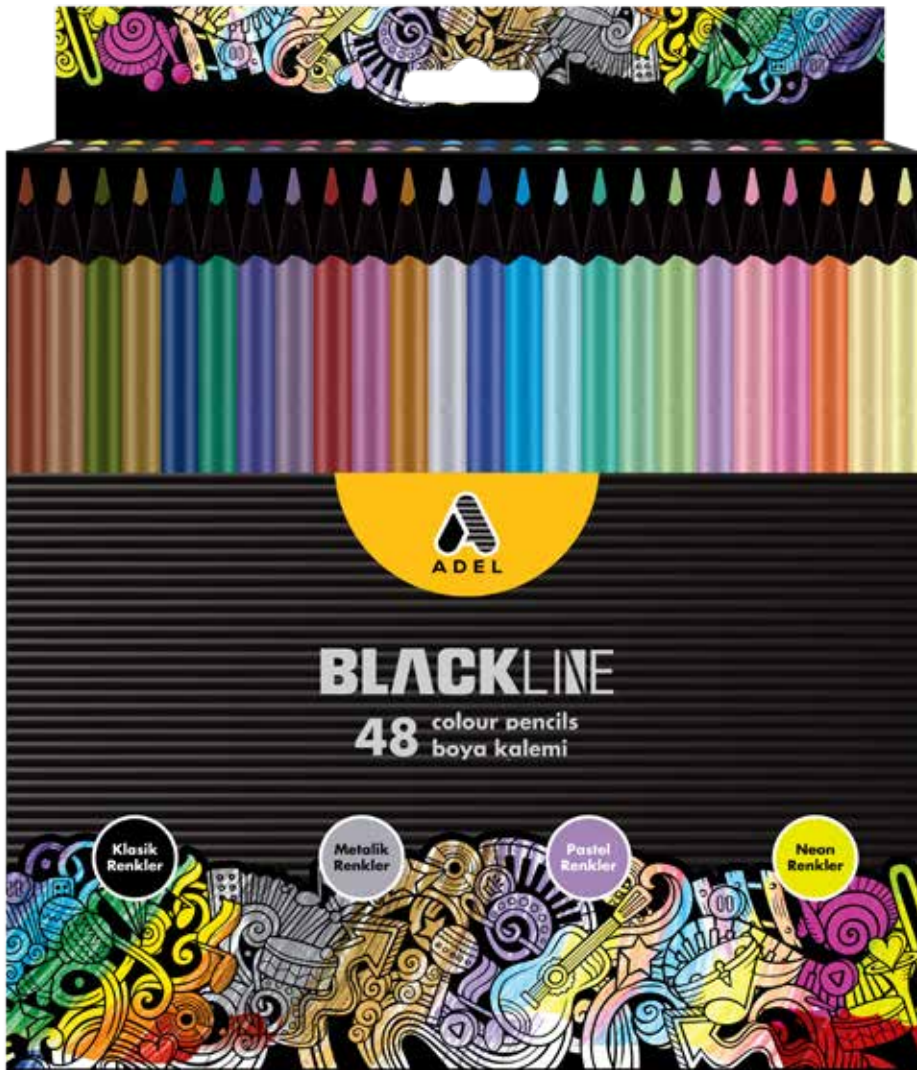

BLACKLINE COLOUR PENCILS, 48 PCS, MIX COLOURS

Item Code

2112000021

Packaging : Cardboard Boxes 6 Boxes shrink - wrapped

Quantity per carton : 72 Boxeses

- Lead measures 2.3 mm ø
 - Unique, thoroughly black dyed wood
 - Bright colours
 - Easy sharpening
 - Special bonding system making the lead breakage resistant
- Mixed Sets : 20 Classic colors, 12 pastel colors, 12 metallic colors, 4 Neon Colors