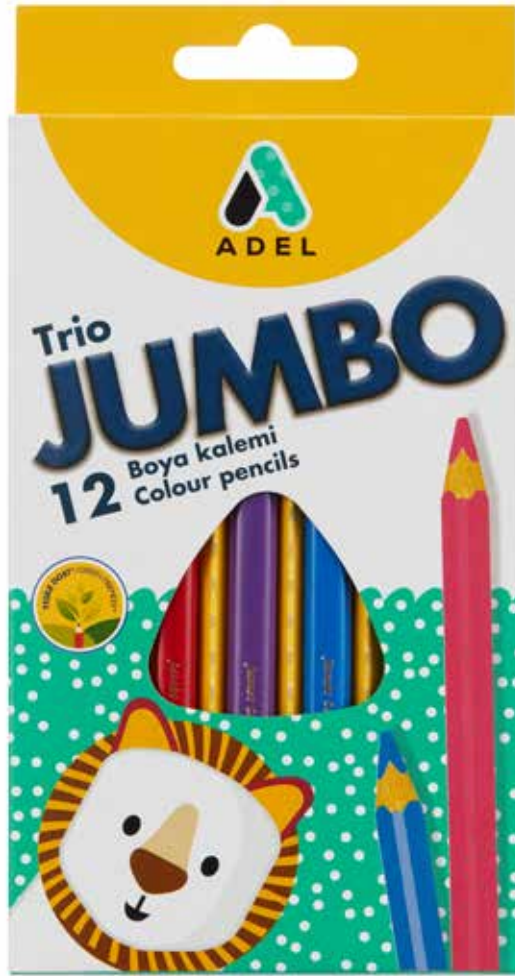

12 JUMBO COLOUR PENCILS

Item Code

2119510001

Packaging : 6 boxes shrink-wrapped
Quantity per carton : 72 boxes

- Quality extra-thick lead (ø 5.4 mm)
- Bright colours
- Suitable for little children's hands
- Special bonding system making the lead breakage resistant

12 JUMBO COLOUR PENCILS TRIANGULAR

Item Code

2117510111

Packaging : 6 boxes shrink-wrapped

Quantity per carton : 72 boxes

- Quality extra-thick lead (ø 5.4 mm)
- Bright colours
- Suitable for little children's hands
- Special bonding system making the lead breakage resistant