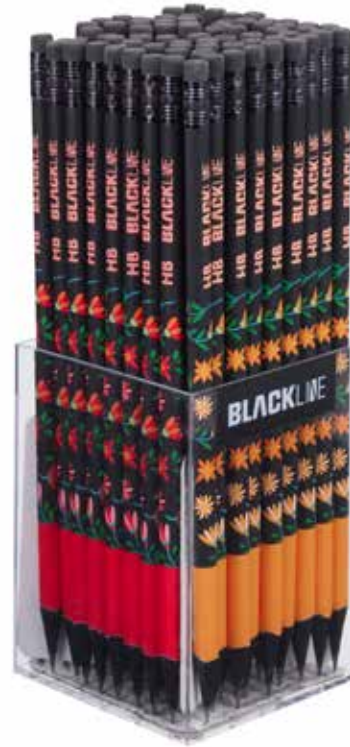

BLACKLINE FLOWERS PENCIL WITH ERASER

Item Code

206100048

Packaging : Transparent Display Boxes of 72
Quantity per carton : 16 gross

- For writing and drawing
- Easy sharpening
- Round body
- Clean and easy erasing
- HB degree of hardness
- 4 different patterns
- Special bonding system makes the lead resistant to breakage

NEW