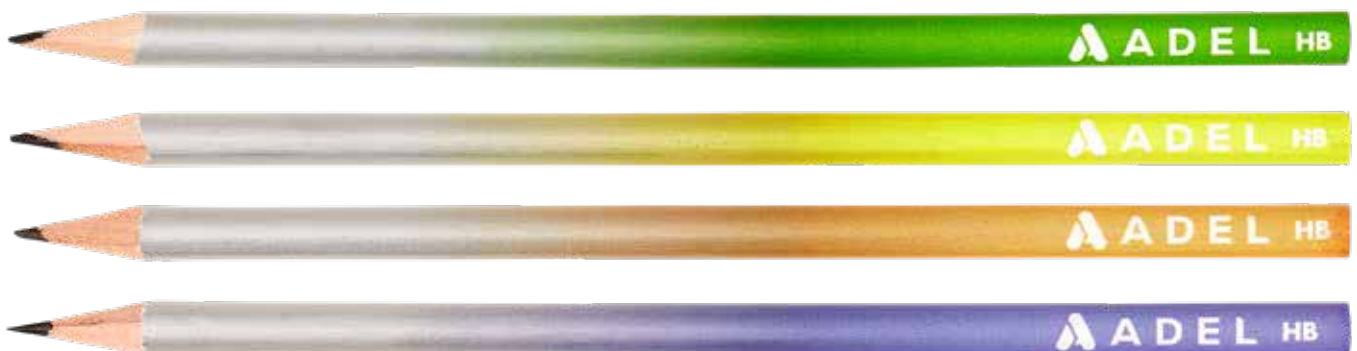

MASH PASTEL COLOURS BLACKLEAD PENCIL

Item Code

2061000038

Packaging : Transparent display box of 72

Quantity per carton : 16 Gross

- Round body with white dipping
- Lead measures 2.3 mm $\varnothing$
- 4 different colours
- Easy sharpening
- Medium hard HB lead
- Special bonding system makes the lead resistant to breakage

The mark of responsible forestry