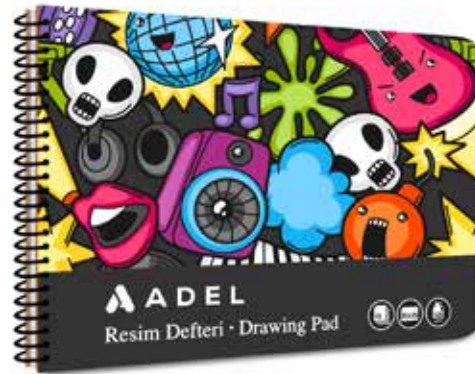

FUN DRAWING PAD, 25x35, 15 SHEETS

Item Code

234500077

Packaging : 12 Pcs

Quantity per carton : 72 Pcs

- Cardboard cover
- 90 g paper
- Perforated pages
- 15 sheets

25x35

15