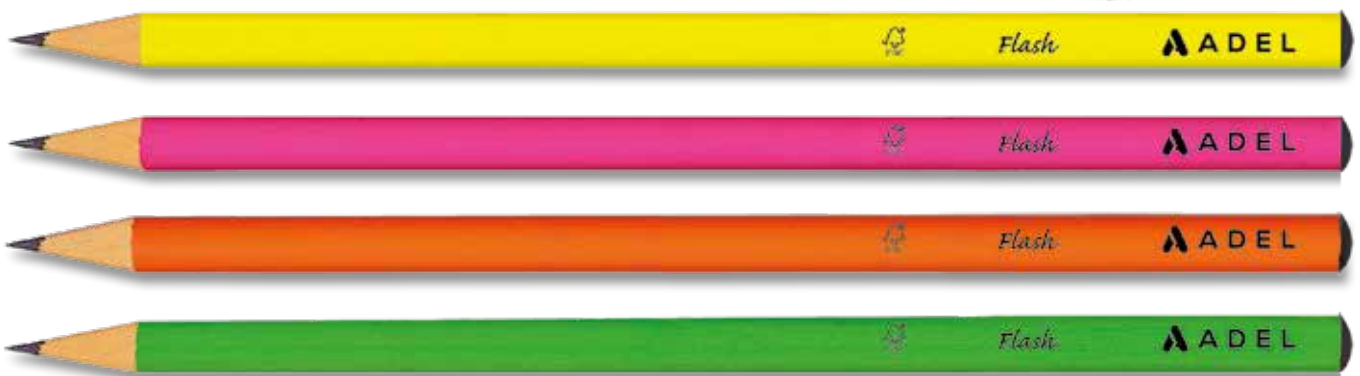

FLASH BLACKLEAD PENCIL

Item Code

2061000015

Packaging : Transparent display box of 72
Quantity per carton : 16 Gross

- Round body with black dipping
- Lead measures 2.3 mm ø
- 4 different colours
- Easy sharpening
- Medium hard HB lead
- Special bonding system makes the lead resistant to breakage

The mark of responsible forestry