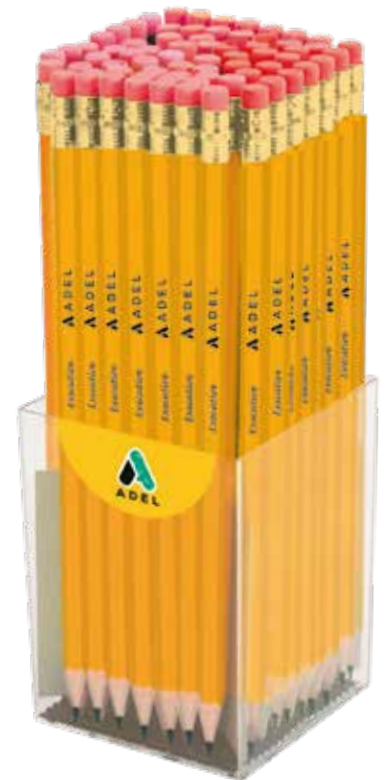

ADEL

EXECUTIVE PENCIL, WITH ERASER

Item Code

206100016

Packaging : Transparent display box of 72

Quantity per carton : 16 Gross

- Hexagonal body with eraser tip
- Lead measures 2.3 mm $\varnothing$
- Easy sharpening
- Medium hard HB lead
- Matt yellow dyed body
- Special bonding system makes the lead resistant to breakage

The mark of responsible forestry