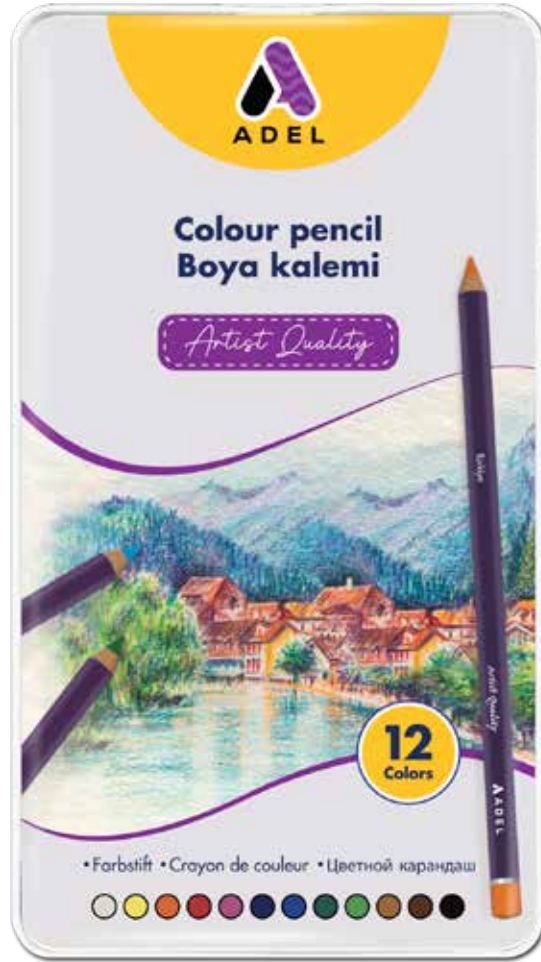

ARTISTS COLOUR PENCIL, 12 PCS

Ürün Kodu

211200022

Packaging : 6 Boxes

Quantity per carton : 72 Boxes

Artist Quality

- Artists Quality Colour Pencil
- Ideal for colouring, drawing and illustration
- Quality Pigment
- In metal tin case