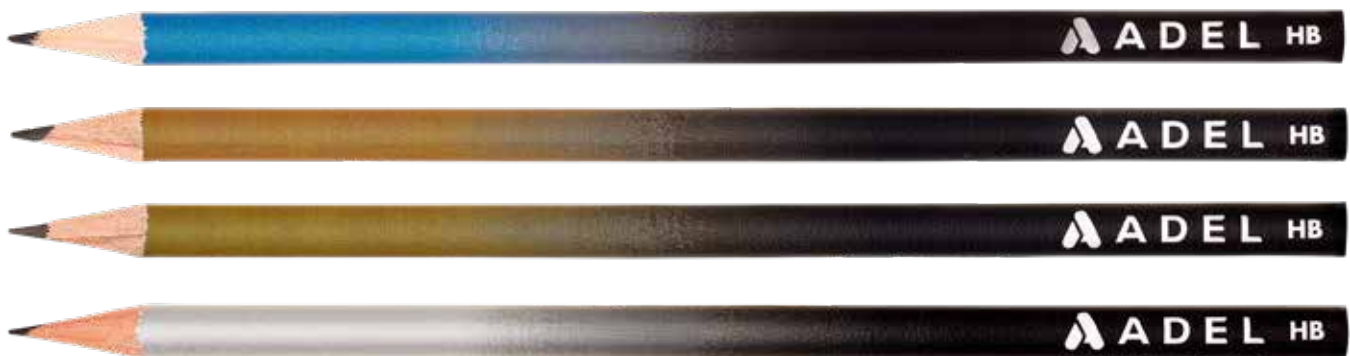

ADEL

MASH METALLIC COLOURS BLACKLEAD PENCIL

Item Code

206100037

Packaging : Transparent display box of 72

Quantity per carton : 16 Gross

- Round body with white dipping
- Lead measures 2.3 mm $\varnothing$
- 4 different colours
- Easy sharpening
- Medium hard HB lead
- Special bonding system makes the lead resistant to breakage

The mark of responsible forestry