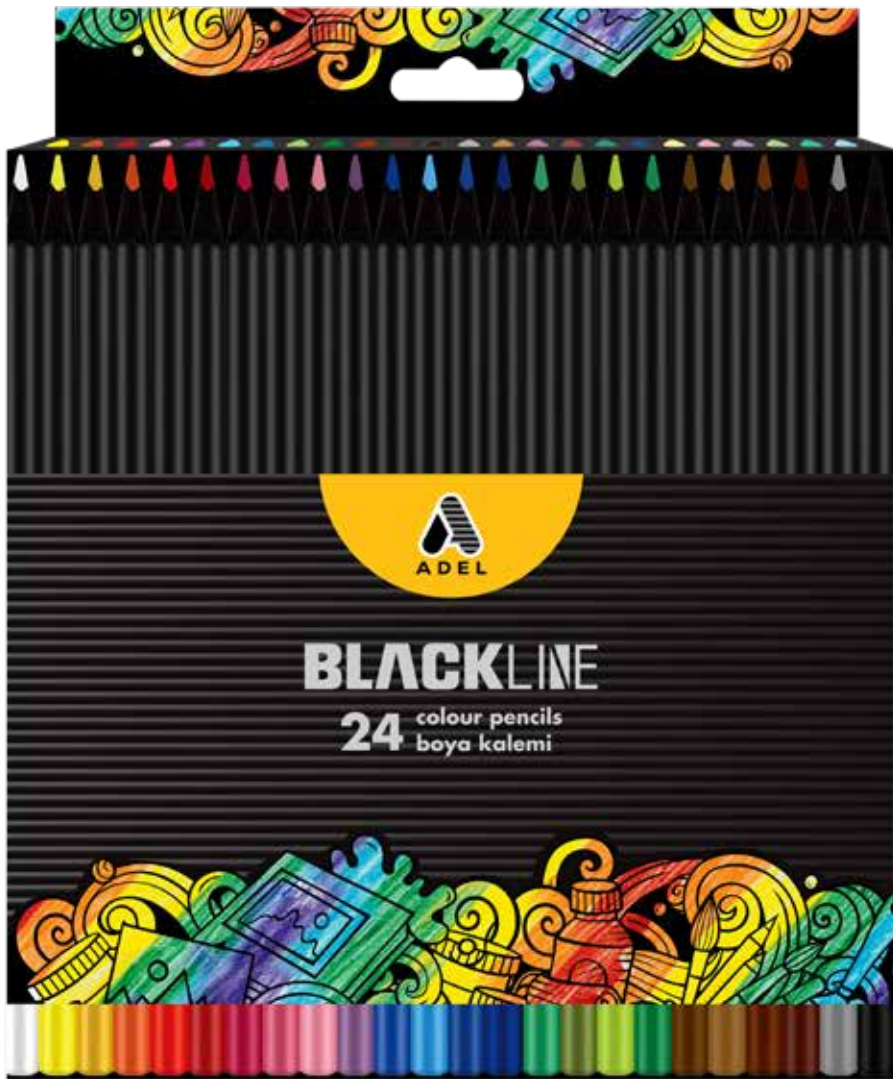

BLACKLINE COLOUR PENCILS, 24 PCS

Item Code

211200017

Packaging : Cardboard Boxes 12 Boxes shrink - wrapped
Quantity per carton : 72 Boxeses

- Lead measures 2.3 mm ø
- Unique, thoroughly black dyed wood
- Bright colours
- Easy sharpening
- Special bonding system making the lead breakage resistant 24 Colors