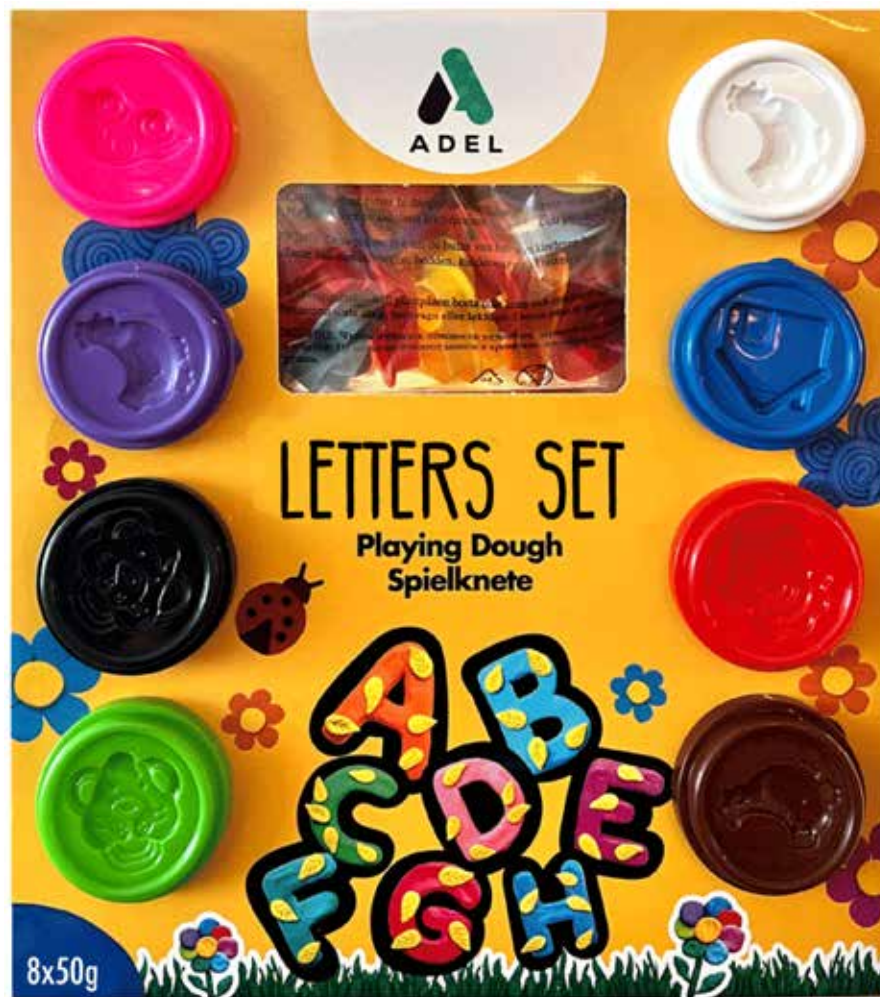

PLAYING DOUGH V SET 50GR X 8

Item Code

217000019990

Packaging : Cardboard box of 8 pots
Quantity per carton : 6 boxes

NEW

- Comes with alphabet shaped molds
- Supports imagination
- Does not stick and crumble
- Colours can be mixed
- Keep and use below 35°C