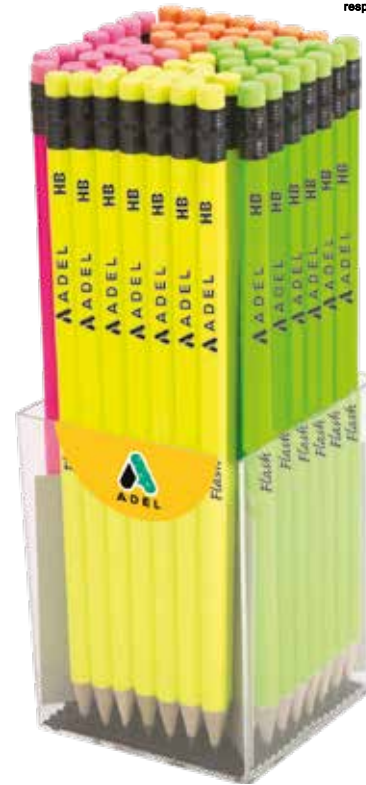

FLASH BLACKLEAD PENCIL, WITH ERASER

Item Code

206100014

Packaging : Transparent display box of 72
Quantity per carton : 16 Gross

- Round body with coloured eraser tip
- Lead measures 2.3 mm ø
- 4 different colours
- Easy sharpening
- Medium hard HB lead
- Special bonding system makes the lead resistant to breakage