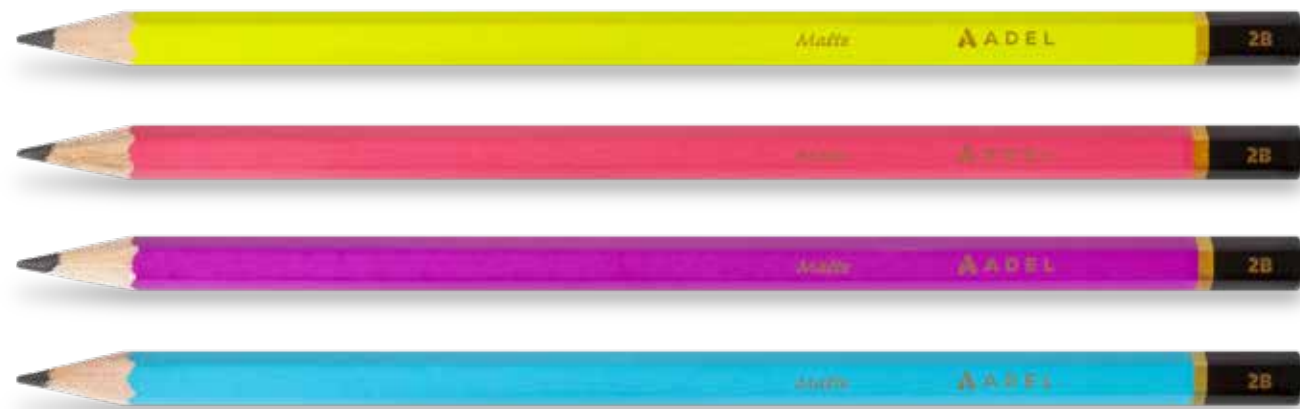

MATTE BLACKLEAD PENCIL, VIVID COLORS

Item Code

2062180000

Packaging : Transparent display box of 72
Quantity per carton : 16 Gross

- Hexagonal body with black dipping
- Lead measures 2.3 mm ø
- 4 different colors
- Easy sharpening
- Soft 2B lead
- Special bonding system makes the lead resistant to breakage