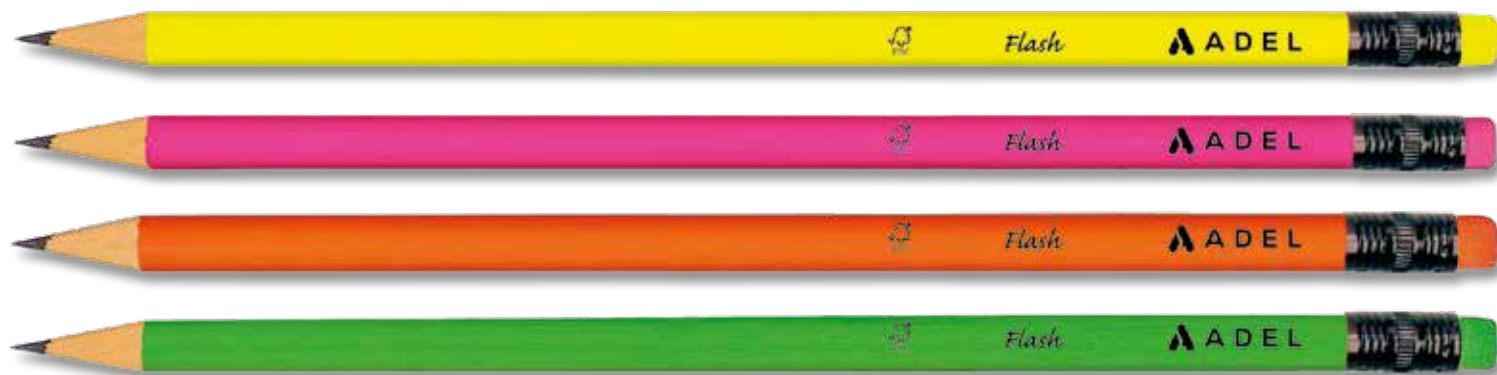

FLASH BLACKLEAD PENCIL, WITH ERASER

Item Code

206100014

Packaging : Transparent display box of 72
Quantity per carton : 16 Gross

- Round body with coloured eraser tip
- Lead measures 2.3 mm ø
- 4 different colours
- Easy sharpening
- Medium hard HB lead
- Special bonding system makes the lead resistant to breakage