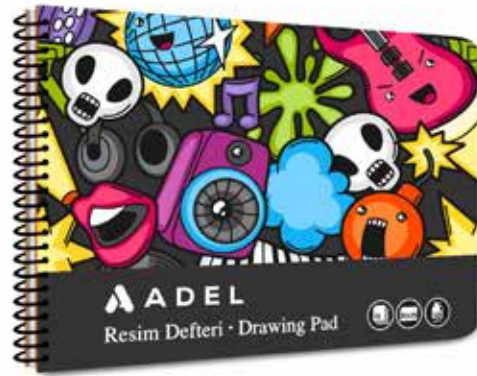

FUN DRAWING PAD, 25x35, 15 SHEETS

Item Code

2345000077

Packaging : 12 Pcs
Quantity per carton : 72 Pcs

- Cardboard cover
- 90 g paper
- Perforated pages
- 15 sheets

FUN DRAWING PAD, 35x50, 15 SHEETS

Item Code

2345000078

Packaging : 12 Pcs
Quantity per carton : 36 Pcs

- Cardboard cover
- 90 g paper
- Perforated pages
- 15 sheets