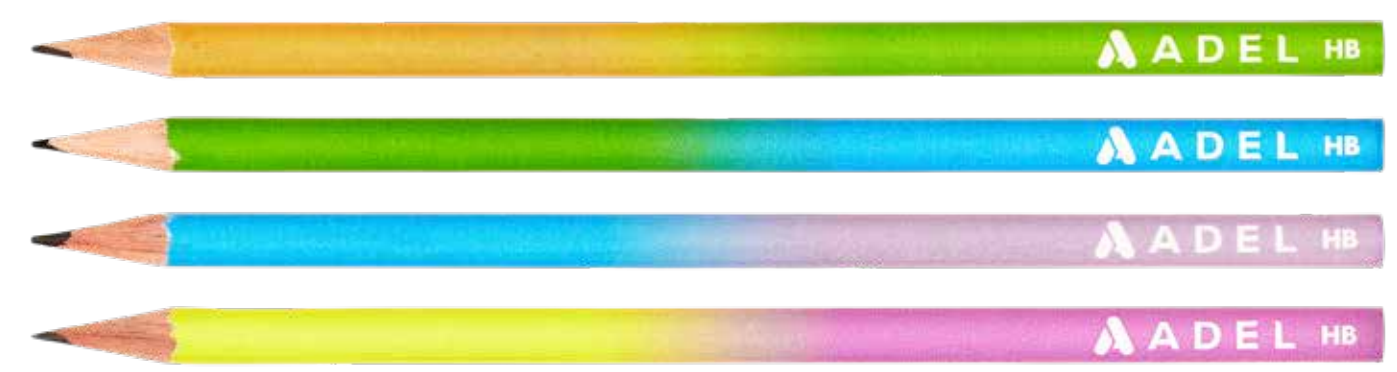

MASH VIVID BLACKLEAD PENCIL

Item Code 206100036

Packaging : Transparent display box of 72
Quantity per carton : 16 Gross

- Round body with white dipping
- Lead measures 2.3 mm ø
- 4 different colours
- Easy sharpening
- Medium hard HB lead
- Special bonding system makes the lead resistant to breakage

The mark of responsible forestry