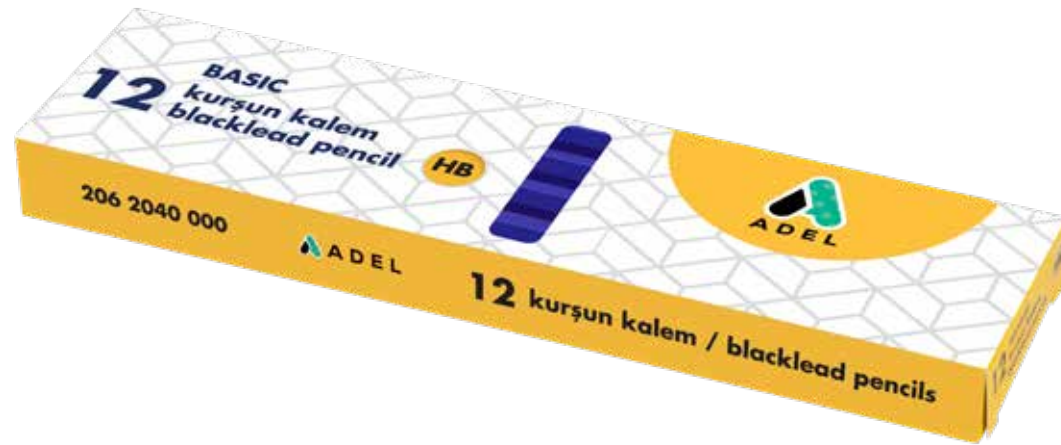

BASIC PENCIL, DOZEN BOX, HEXAGONAL

Item Code

2062040000

Packaging : Cardboard box of 12
Quantity per carton : 12 Gross

- Hexagonal body
- Lead measures 2.3 mm ø
- 3 different colors
- Easy sharpening
- Medium hard HB lead
- Special bonding system makes the lead resistant to breakage