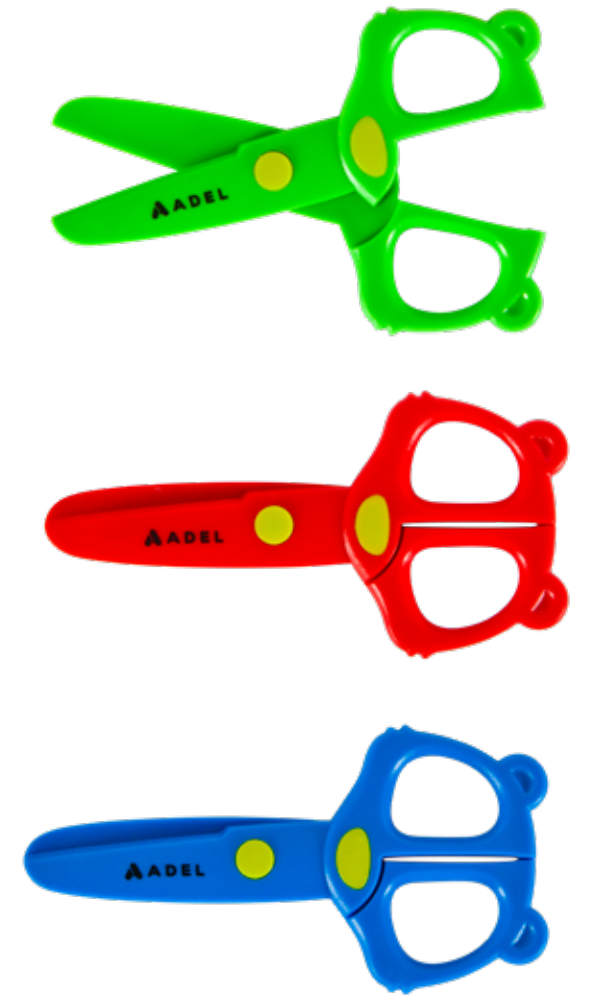

KINDERGARDEN SCISSORS

Item Code

4012145721

Packaging : 30 pcs./display
Quantity per carton : 12 display

- Ideal for cutting paper and cardboard
- High cutting quality
- No metal blade, entire body is made up of plastic