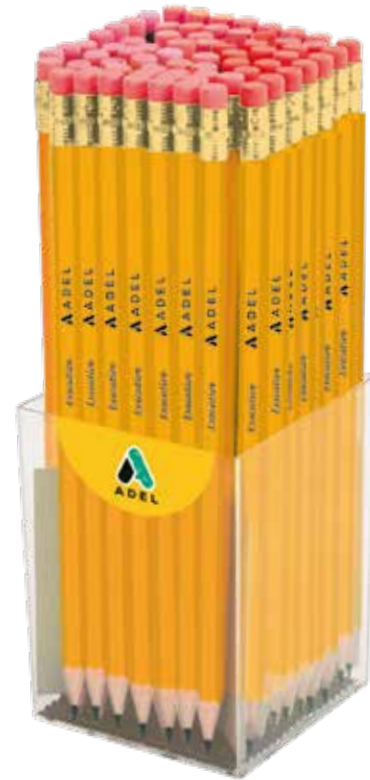

EXECUTIVE PENCIL, WITH ERASER

Item Code

2061000016

Packaging : Transparent display box of 72
Quantity per carton : 16 Gross

- Hexagonal body with eraser tip
- Lead measures 2.3 mm ø
- Easy sharpening
- Medium hard HB lead
- Matt yellow dyed body
- Special bonding system makes the lead resistant to breakage