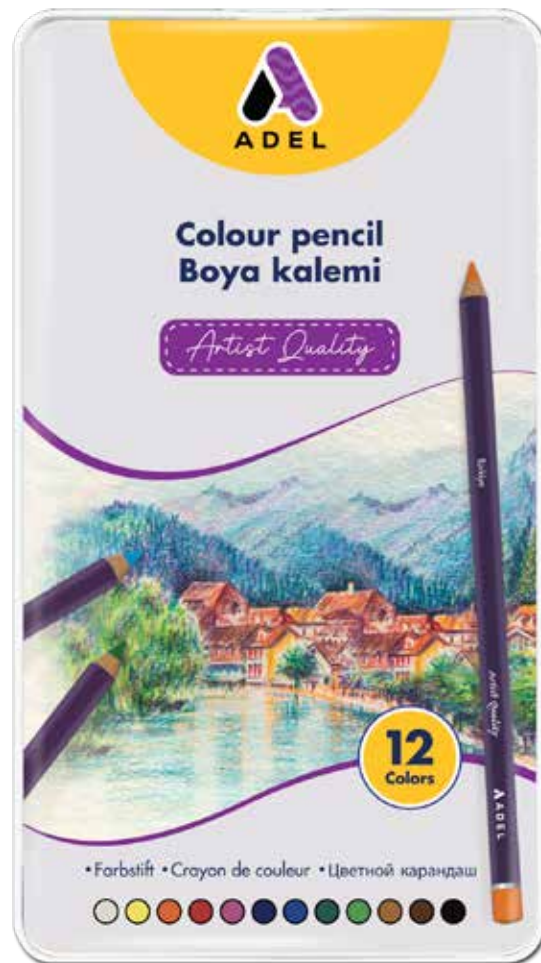

ARTISTS COLOUR PENCIL, 12 PCS

Item Code

211200022

Packaging : 6 Boxes
Quantity per carton : 72 Boxes

Artist Quality

NEW

- Artists Quality Colour Pencil
- Ideal for colouring, drawing and illustration
- Quality Pigment
- In metal tin case