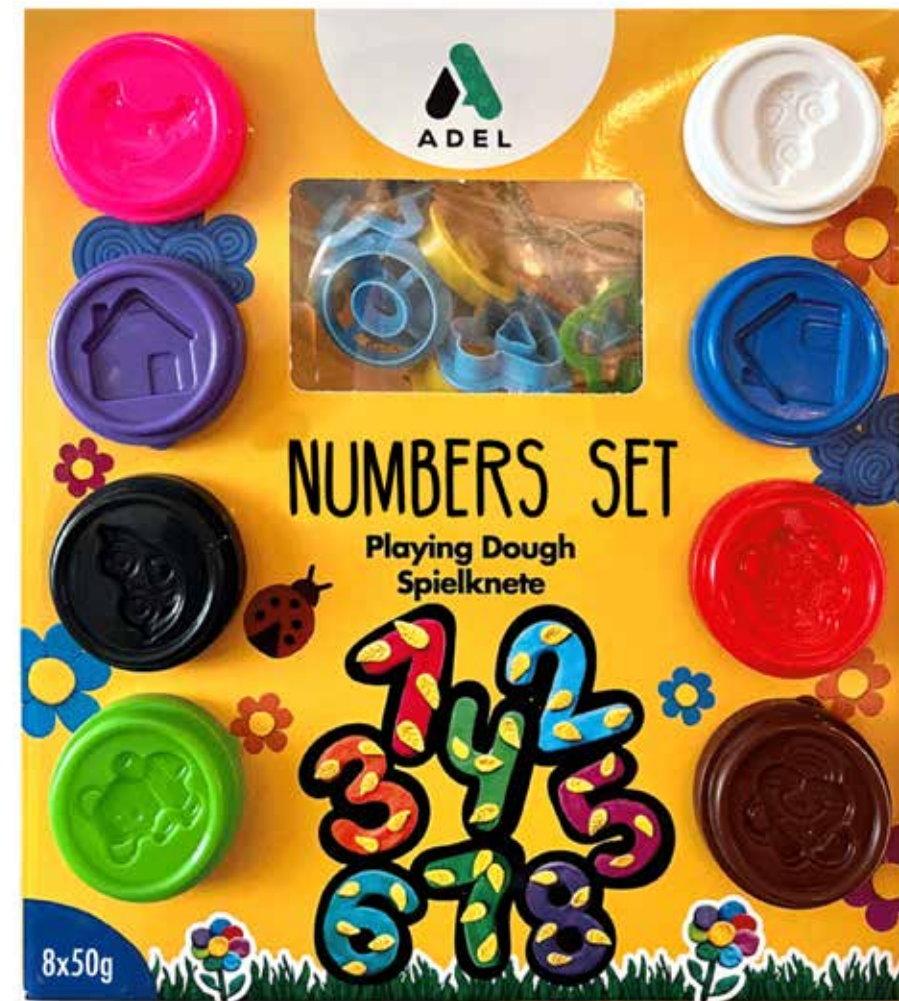

PLAYING DOUGH NUMBERS SET 50GR X 8

Item Code

217000018990

Packaging : Cardboard box of 8 pots
Quantity per carton : 6 boxes

- Comes with number shaped molds
- Supports imagination
- Does not stick and crumble
- Colours can be mixed
- Keep and use below 35°C