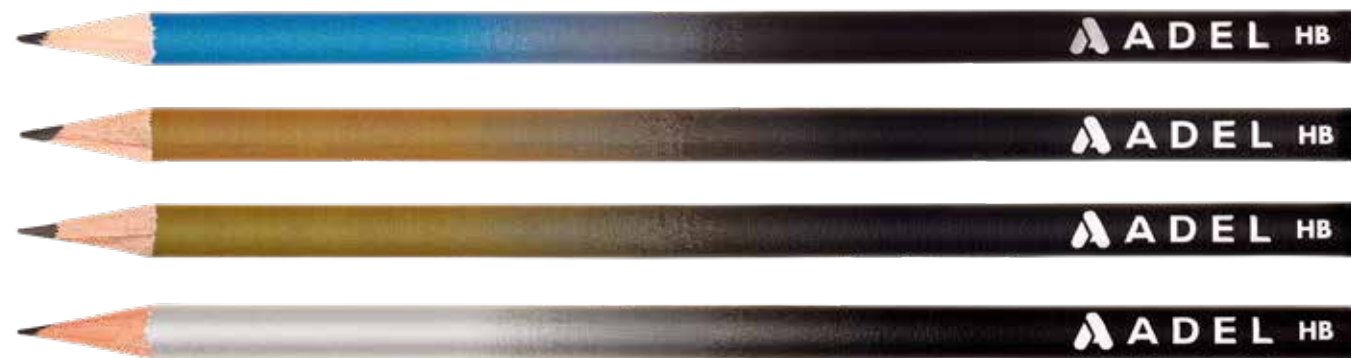

The mark of responsible forestry

MASH METALLIC COLOURS BLACKLEAD PENCIL

Item Code

206100037

Packaging : Transparent display box of 72
Quantity per carton : 16 Gross

- Round body with white dipping
- Lead measures 2.3 mm ø
- 4 different colours
- Easy sharpening
- Medium hard HB lead
- Special bonding system makes the lead resistant to breakage