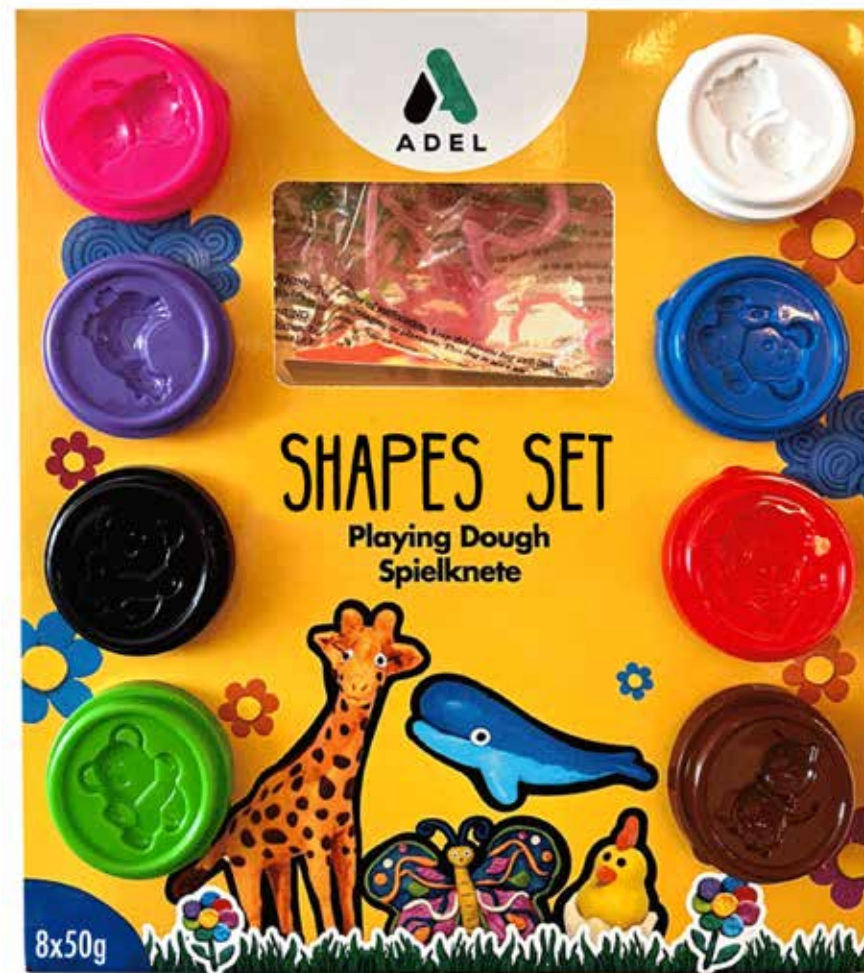

PLAYING DOUGH SHAPES SET 50GR X 8

Item Code

217000017990

Packaging : Cardboard box of 8 pots
Quantity per carton : 6 boxes

- Comes with animal shaped molds
- Supports imagination
- Does not stick and crumble
- Colours can be mixed
- Keep and use below 35°C