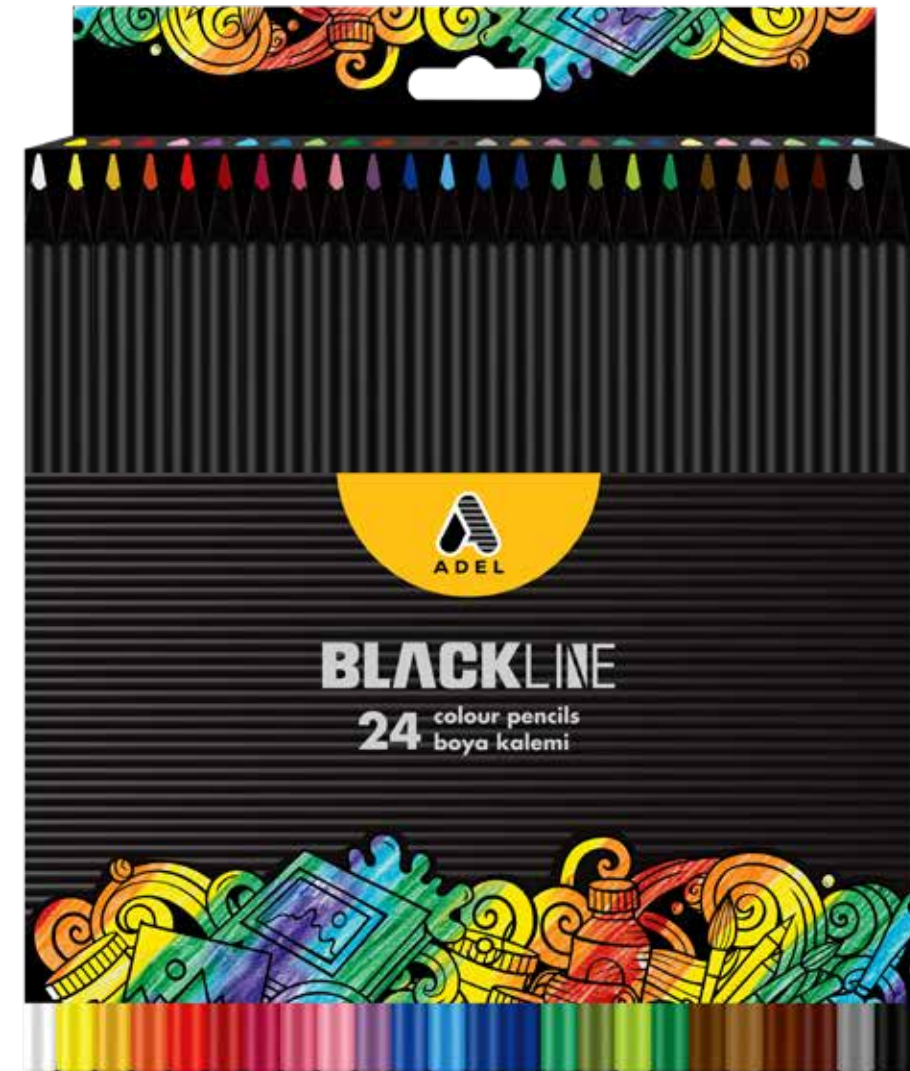

BLACKLINE COLOUR PENCILS, 24 PCS

Item Code

2112000017

Packaging : Cardboard Boxes 12 Boxes shrink - wrapped
Quantity per carton : 72 Boxes

- Lead measures 2.3 mm ø
- Unique, thoroughly black dyed wood
- Bright colours
- Easy sharpening
- Special bonding system making the lead breakage resistant 24 Colors