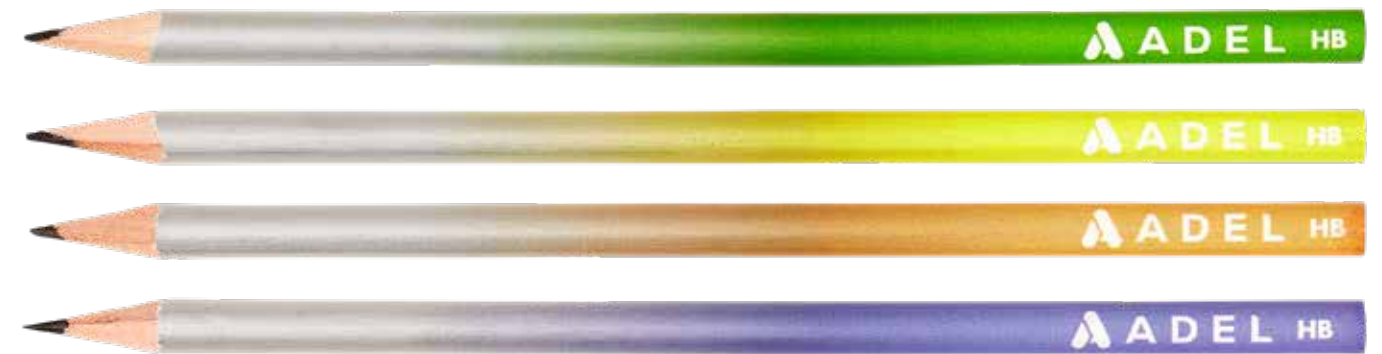

MASH PASTEL COLOURS BLACKLEAD PENCIL

Item Code

206100038

Packaging : Transparent display box of 72
Quantity per carton : 16 Gross

- Round body with white dipping
- Lead measures 2.3 mm ø
- 4 different colours
- Easy sharpening
- Medium hard HB lead
- Special bonding system makes the lead resistant to breakage