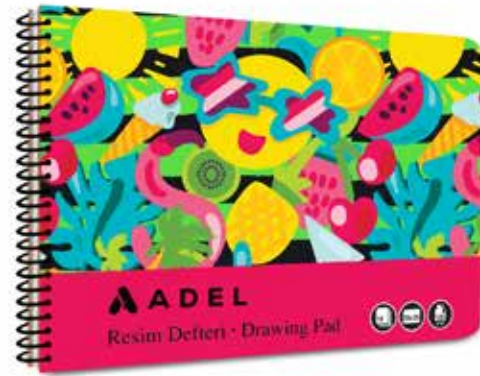

FUN DRAWING PAD, 25x35, 15 SHEETS

Item Code

2345000077

Packaging : 12 Pcs
Quantity per carton : 72 Pcs

- Cardboard cover
- 90 g paper
- Perforated pages
- 15 sheets

FUN DRAWING PAD, 35x50, 15 SHEETS

Item Code

2345000078

Packaging : 12 Pcs
Quantity per carton : 36 Pcs

- Cardboard cover
- 90 g paper
- Perforated pages
- 15 sheets