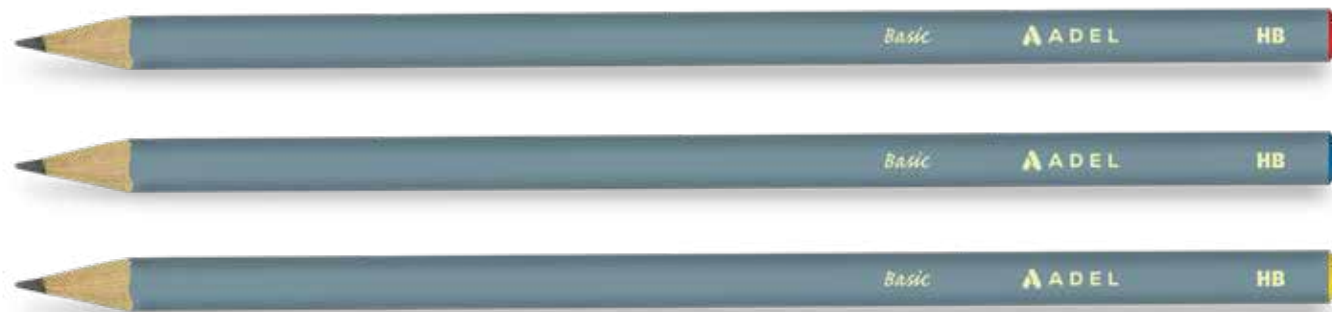

HB

BASIC, DOZEN BOX, ROUND

Item Code

2061112000

Packaging : Cardboard box of 12
Quantity per carton : 12 gross

- Round body with coloured dipping
- Lead measures 2.3 mm ø
- 3 different colours
- Easy sharpening
- Medium hard HB lead
- Special bonding system makes the lead resistant to breakage