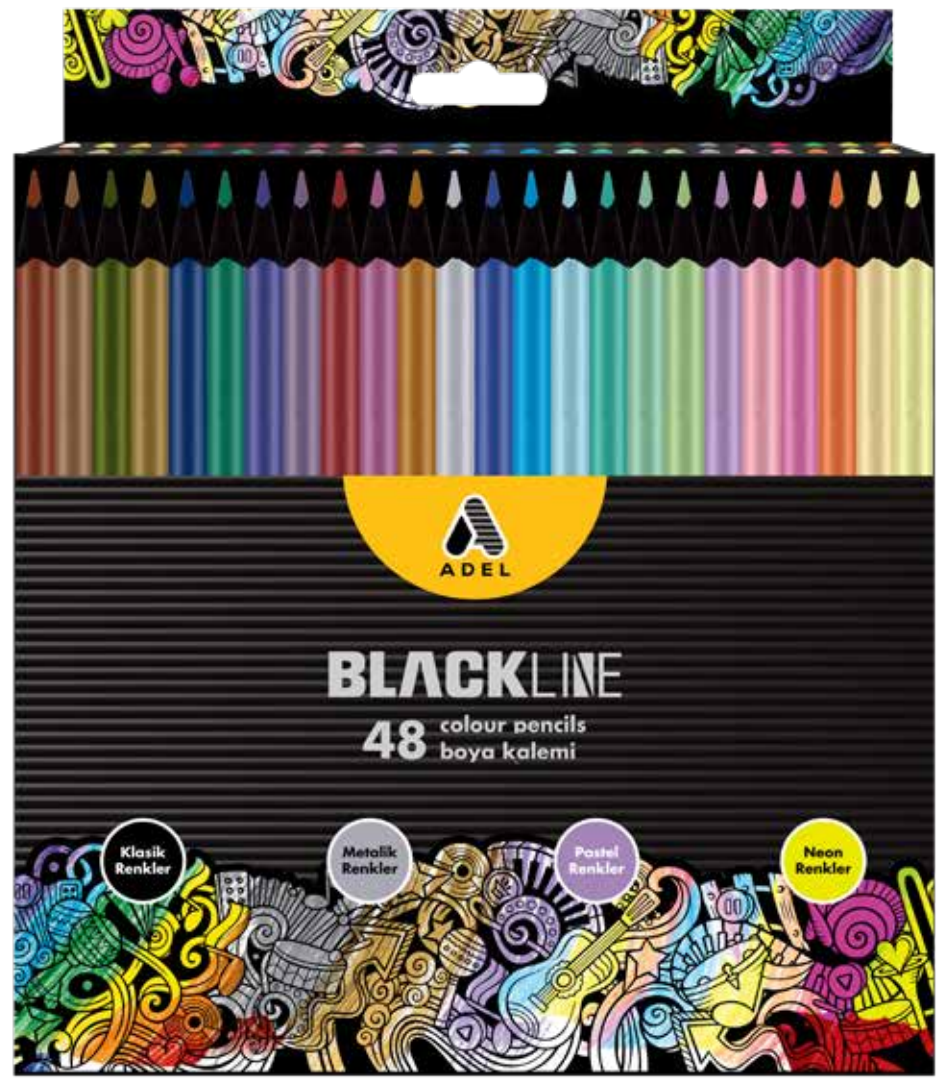

BLACKLINE COLOUR PENCILS, 24 PCS, MIX COLOURS

Item Code

211200020

Packaging : Cardboard Boxes 12 Boxes shrink - wrapped
Quantity per carton : 72 Boxeses

- Lead measures 2.3 mm ø
- Unique, thoroughly black dyed wood
- Bright colours
- Easy sharpening
- Special bonding system making the lead breakage resistant
- Mixed Sets : 12 Classic colors, 6 pastel colors, 6 metallic colors

BLACKLINE COLOUR PENCILS, 48 PCS, MIX COLOURS

Item Code 211200021

Packaging : Cardboard Boxes 6 Boxes shrink - wrapped
Quantity per carton : 72 Boxeses

- Lead measures 2.3 mm ø
 - Unique, thoroughly black dyed wood
 - Bright colours
 - Easy sharpening
 - Special bonding system making the lead breakage resistant
- Mixed Sets : 20 Classic colors, 12 pastel colors, 12 metallic colors, 4 Neon Colors