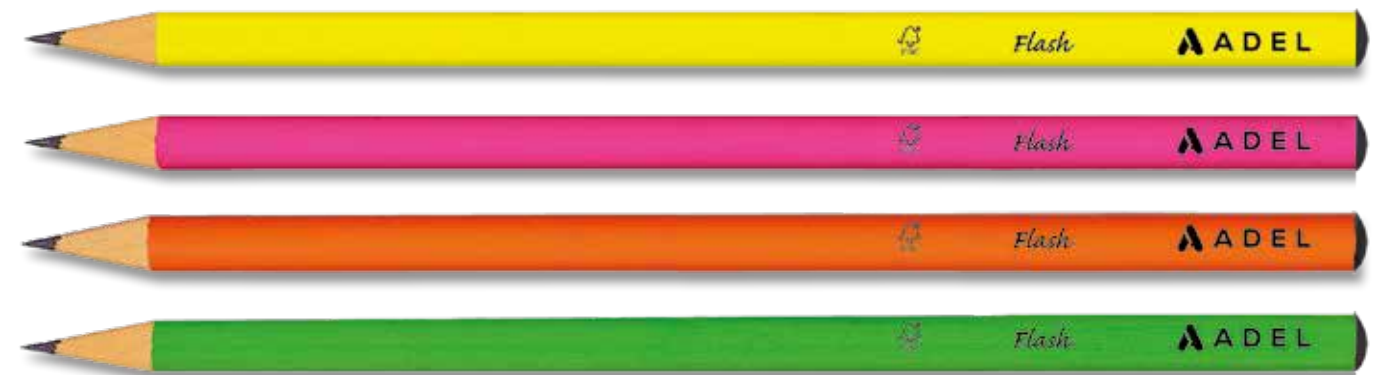

FLASH BLACKLEAD PENCIL

Item Code

206100015

Packaging : Transparent display box of 72
Quantity per carton : 16 Gross

- Round body with black dipping
- Lead measures 2.3 mm ø
- 4 different colours
- Easy sharpening
- Medium hard HB lead
- Special bonding system makes the lead resistant to breakage