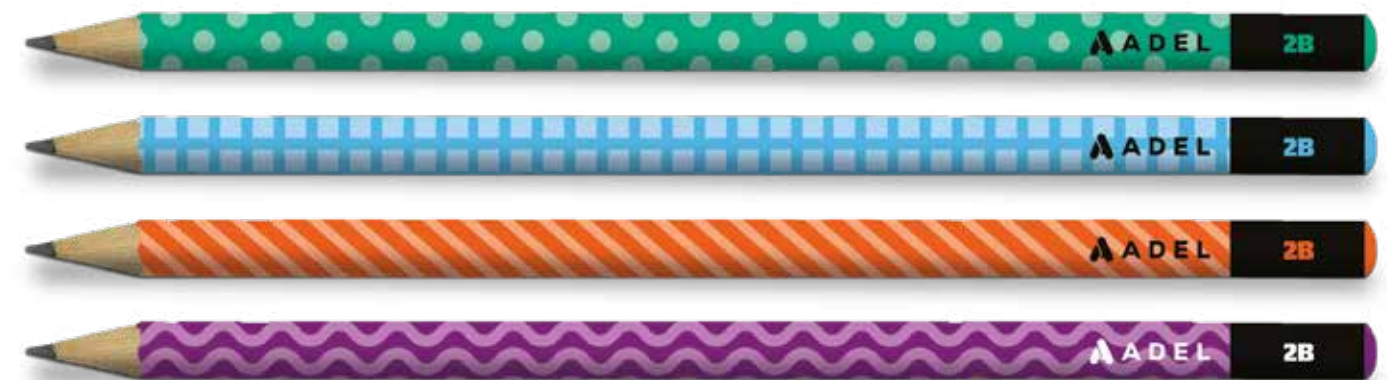

PATTERN BLACKLEAD PENCIL

Item Code

2061130190

Packaging : Transparent display box of 72
Quantity per carton : 16 Gross

- Round body with coloured dipping
- Lead measures 2.3 mm ø
- 4 different patterns
- Easy sharpening
- Soft 2B lead
- Special bonding system makes the lead resistant to breakage